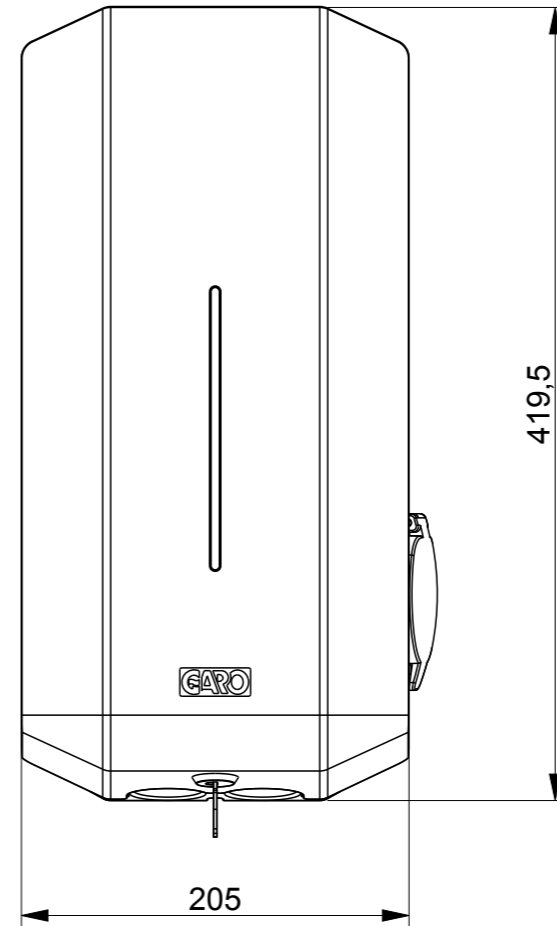

Rev:	Description:	Date:	Designer:
1	CHANGED ATTRIBUTE	2020-10-23	MaJu

Created date:	Format:	Material:	<b>GARO</b>
2020-10-14	A3		
Weight:	Placement:	Surface treatment / Color:	
Designer:	Scale:	Tolerance:	State:
CIJo	1:4		Released
Project:	Description:	Drawing number:	Rev:
GLB	PRODUCT DIMENSIONS, GLB WITH EV-OUTLET	90717	1