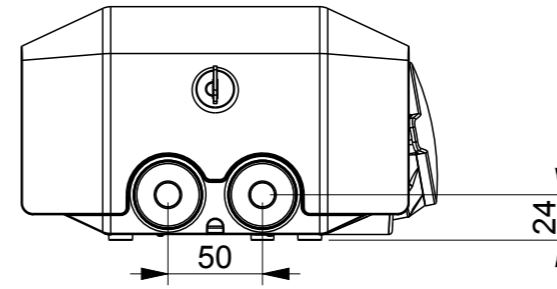

Rev:	Description:	Date:	Designer:
1	CHANGED ATTRIBUTE	2020-10-23	MaJu

Created date:	Format:	Material:	<b>GARO</b>
2020-10-14	A3		
Weight:	Placement:	Surface treatment / Color:	
Designer:	Scale:	Tolerance:	State:
CIJo	1:4		Released
Project:	Description:	Drawing number:	Rev:
GLB	PRODUCT DIMENSIONS, GLB WITH EV-OUTLET	90717	1