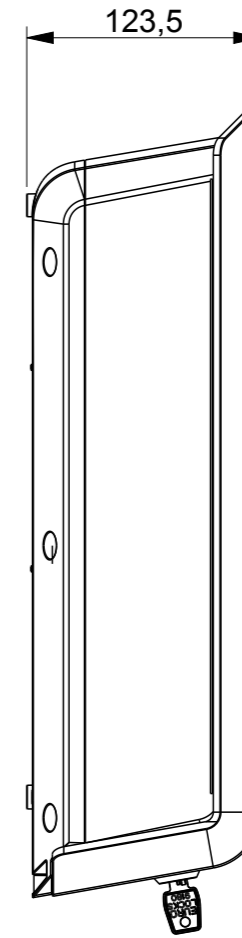

Rev:	Description:	Date:	Designer:
1	CHANGED ATTRIBUTE	2020-10-23	MaJu

Created date:	Format:	Material:	<b>GARO</b>
2020-10-14	A3		
Weight:	Placement:	Surface treatment / Color:	
Designer:	Scale:	Tolerance:	State:
CIJo	1:4		Released
Project:	Description:	Drawing number:	Rev:
GLB	PRODUCT DIMENSIONS, GLB WITH EV-OUTLET	90717	1