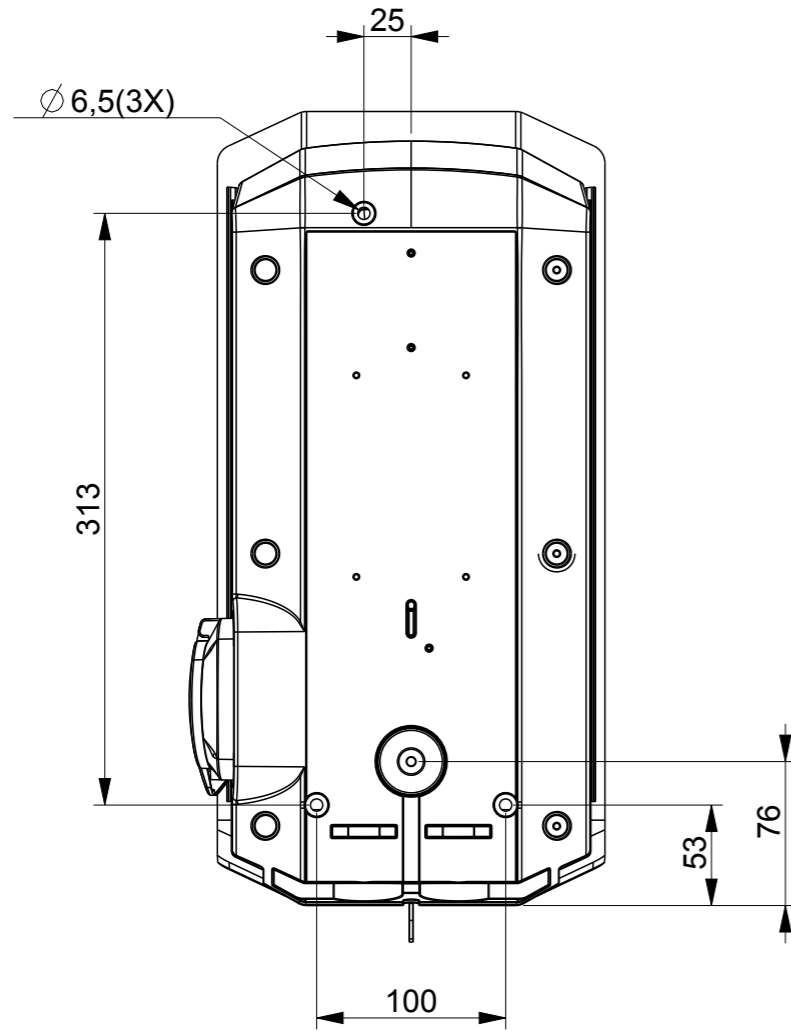

Rev:	Description:	Date:	Designer:
1	CHANGED ATTRIBUTE	2020-10-23	MaJu

Created date:	Format:	Material:	<b>GARO</b>
2020-10-14	A3		
Weight:	Placement:	Surface treatment / Color:	
Designer:	Scale:	Tolerance:	State:
CIJo	1:4		Released
Project:	Description:	Drawing number:	Rev:
GLB	PRODUCT DIMENSIONS, GLB WITH EV-OUTLET	90717	1